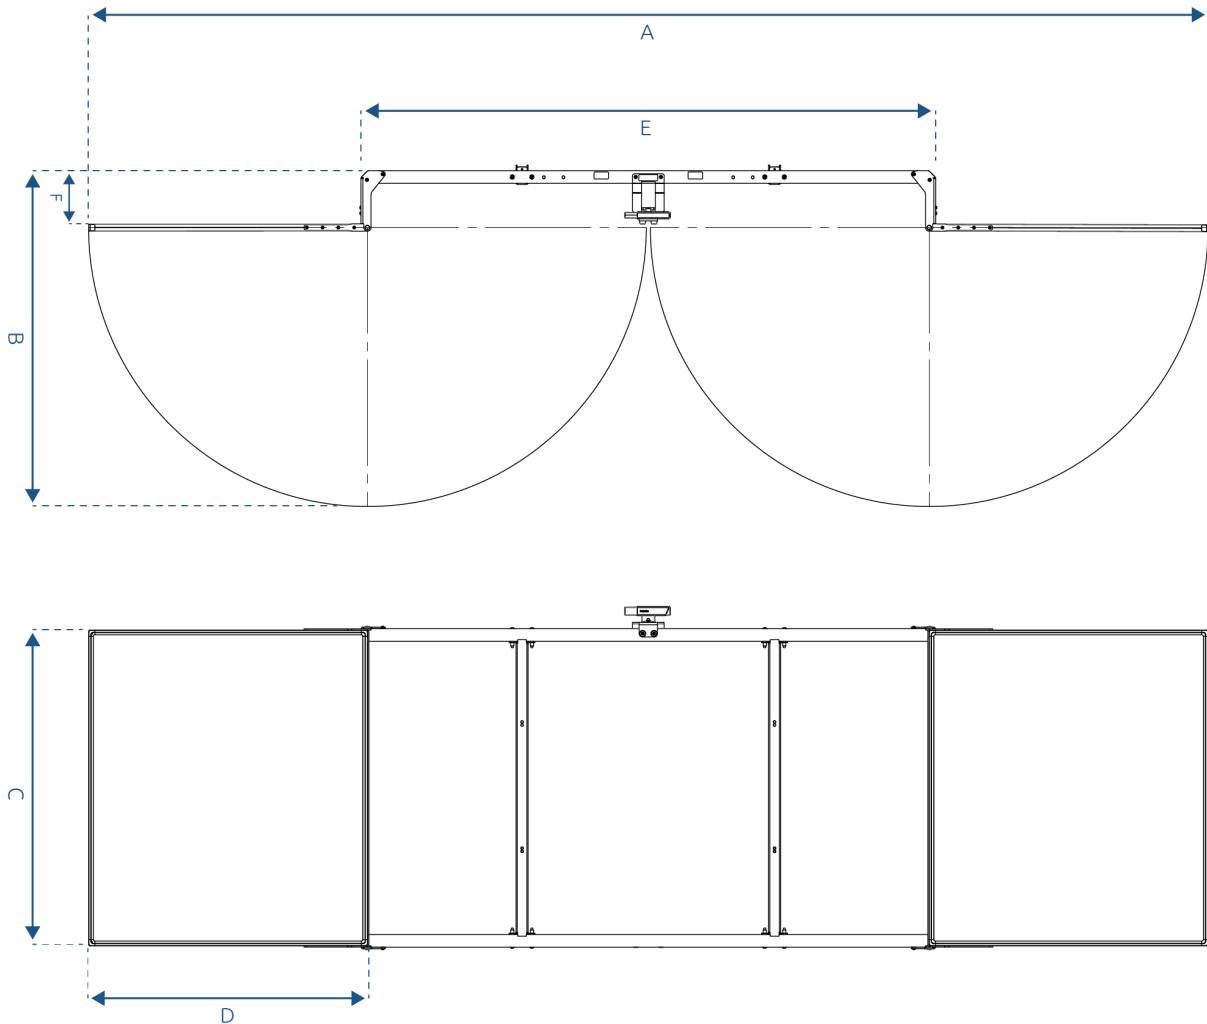

**86" Frame G2:** *PW.3.21086.1004*

|   |  |  |  |
|---|--|--|--|
| <b>Dimensions package (WxDxH) frame</b> | 2085 x 305 x 110 mm<br>80.63x12.01x4.33 inch | 2085 x 305 x 110 mm<br>80.63x12.01x4.33 inch | 2085 x 305 x 110 mm<br>80.63x12.01x4.33 inch |
|---|--|--|--|

|  |  |  |  |
|--|--|--|--|
| <b>Dimensions package (WxDxH) whiteboard</b> | 1155 x 1050 x 68 mm<br>45.47x41.34x2.68 inch | 1155 x 1050 x 68 mm<br>45.47x41.34x2.68 inch | 1155 x 1050 x 68 mm<br>45.47x41.34x2.68 inch |
|--|--|--|--|

Relevant dimensions [mm]

|            | A                      | B                     | C                     | D                     | E                     | F                   |
|------------|------------------------|-----------------------|-----------------------|-----------------------|-----------------------|---------------------|
| <b>65"</b> | 3087 mm<br>121.54 inch | 948 mm<br>37.32 inch  | 885 mm<br>34.84 inch  | 769 mm<br>30.28 inch  | 1591 mm<br>62.64 inch | 191 mm<br>7.52 inch |
| <b>75"</b> | 3547 mm<br>139.65 inch | 1063 mm<br>41.85 inch | 1000 mm<br>39.37 inch | 884 mm<br>34.80 inch  | 1821 mm<br>71.69 inch | 191mm<br>7.52 inch  |
| <b>86"</b> | 4051 mm<br>159.49 inch | 1190 mm<br>46.85 inch | 1138 mm<br>44.80 inch | 1010 mm<br>39.76 inch | 2073 mm<br>81.61 inch | 191 mm<br>7.52 inch |